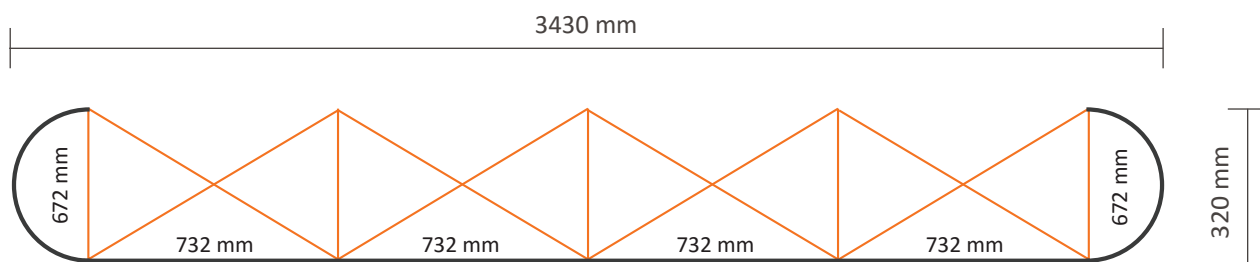

Pop-Up Magnetic 4x3 Straight (PUM43S)

Graphical specifications

Number of prints:	6
Actual size of print:	
*Front side, 4 panels:	732 * 2236mm (W/H)
*Left / right side, 2 panels:	672 * 2236mm (W/H)
Actual total size:	4272 * 2236mm (W/H)