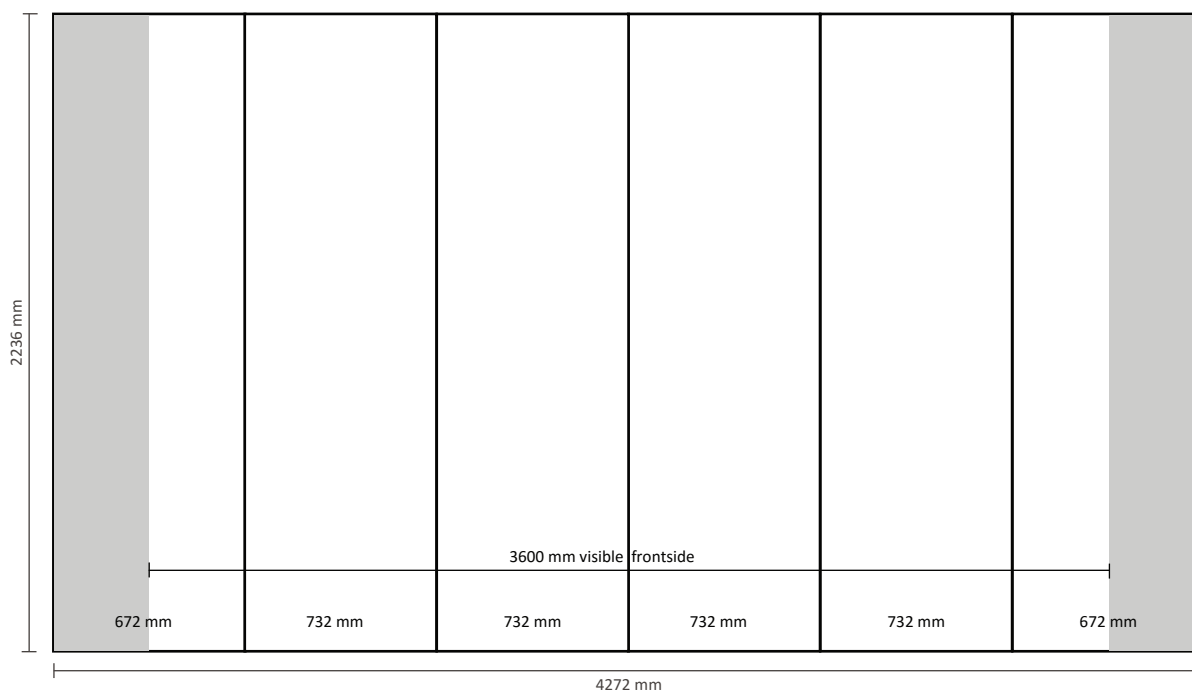

Pop-Up Magnetic 4x3 Straight (PUM43S)

Graphical specifications

Number of prints:	6
Actual size of print:	
*Front side, 4 panels:	732 * 2236mm (W/H)
*Left / right side, 2 panels:	672 * 2236mm (W/H)
Actual total size:	4272 * 2236mm (W/H)