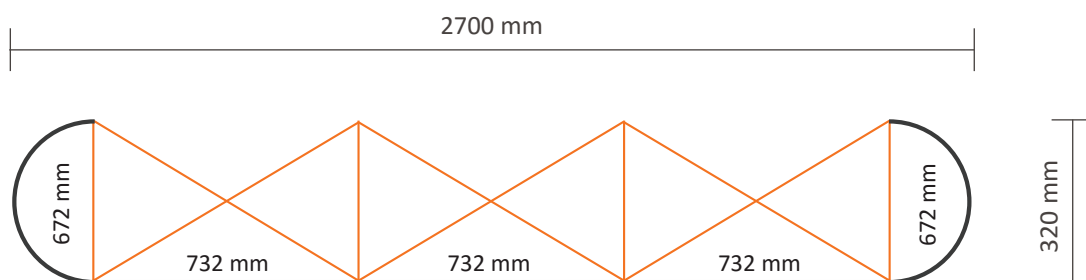

Pop-Up Magnetic 3x3 Straight (PUM33S)

Graphical specifications

Number of prints:	5
Actual size of print:	
*Front side, 3 panels:	732 * 2236mm (W/H)
*Left / right side, 2 panels:	672 * 2236mm (W/H)
Actual total size:	3540 * 2236mm (W/H)