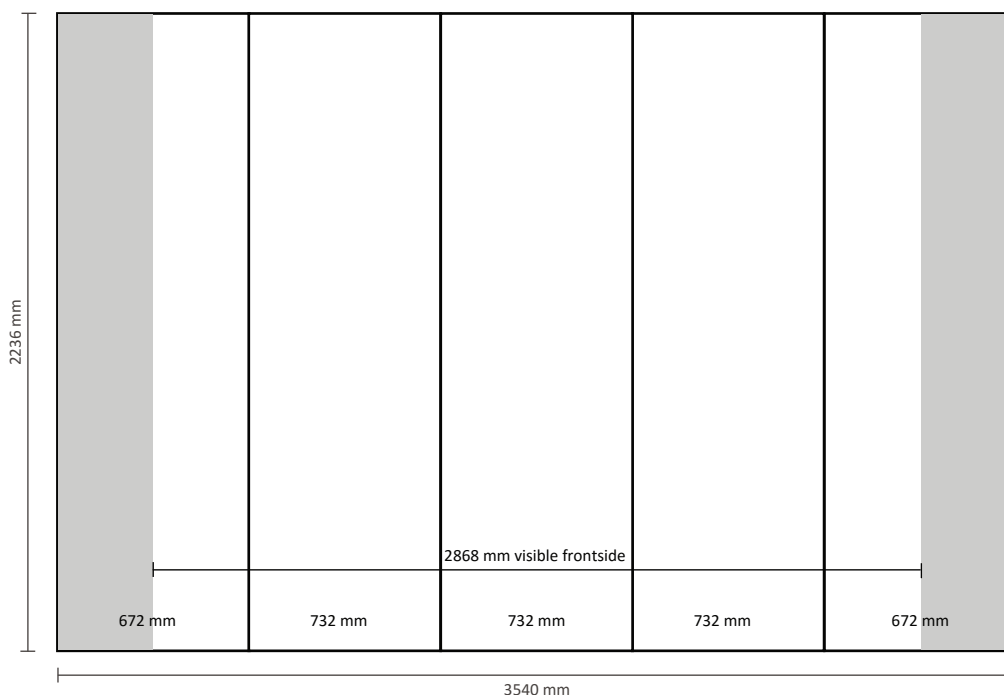

Pop-Up Magnetic 3x3 Straight (PUM33S)

Graphical specifications

Number of prints:	5
Actual size of print:	
*Front side, 3 panels:	732 * 2236mm (W/H)
*Left / right side, 2 panels:	672 * 2236mm (W/H)
Actual total size:	3540 * 2236mm (W/H)