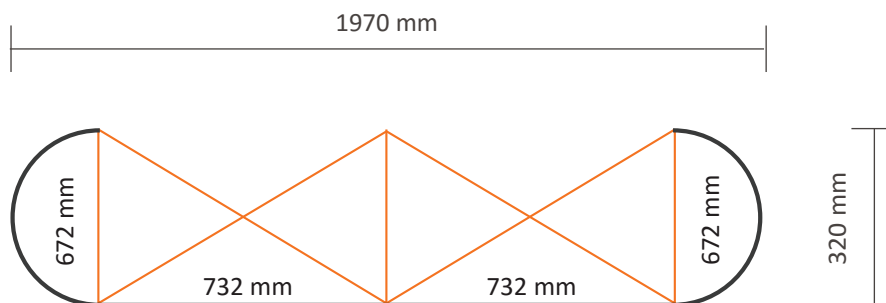

Pop-Up Magnetic 2x3 Straight (PUM23S)

Graphical specifications

Number of prints:	4
Actual size of print:	
*Front side, 2 panels:	732 * 2236mm (W/H)
*Left / right side, 2 panels:	672 * 2236mm (W/H)
Actual total size:	2808 * 2236mm (W/H)