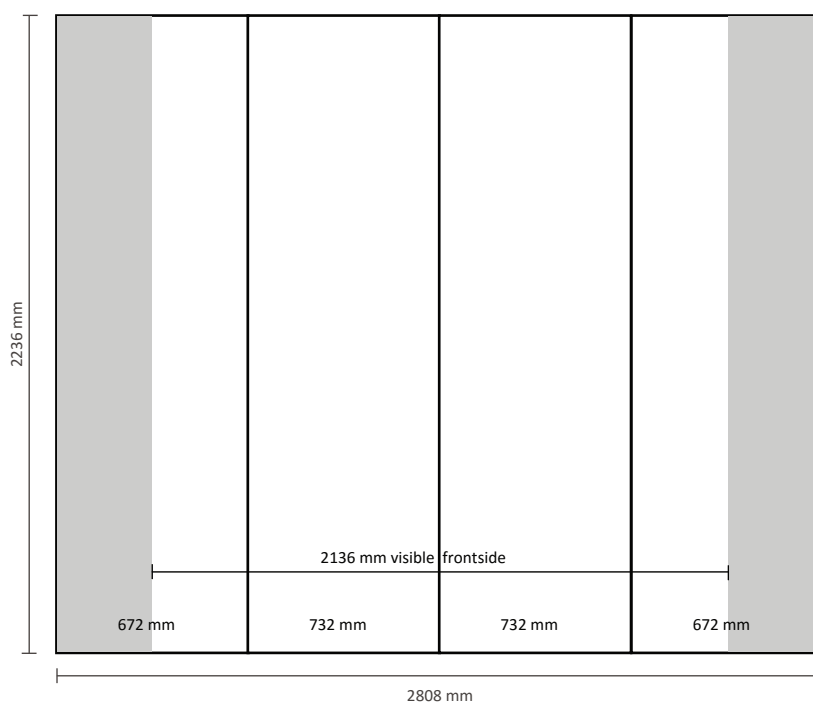

Pop-Up Magnetic 2x3 Straight (PUM23S)

Graphical specifications

Number of prints:	4
Actual size of print:	
*Front side, 2 panels:	732 * 2236mm (W/H)
*Left / right side, 2 panels:	672 * 2236mm (W/H)
Actual total size:	2808 * 2236mm (W/H)