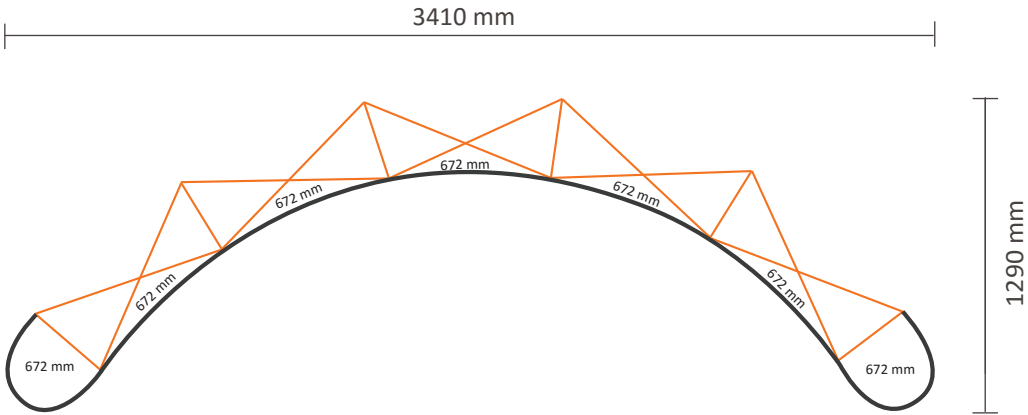

Pop-Up Magnetic 5x3 Curved (PUM53C)

Graphical specifications

Number of prints: 7
Actual size of print: 672 * 2236mm (W/H)
Actual total size: 4704 * 2236mm (W/H)