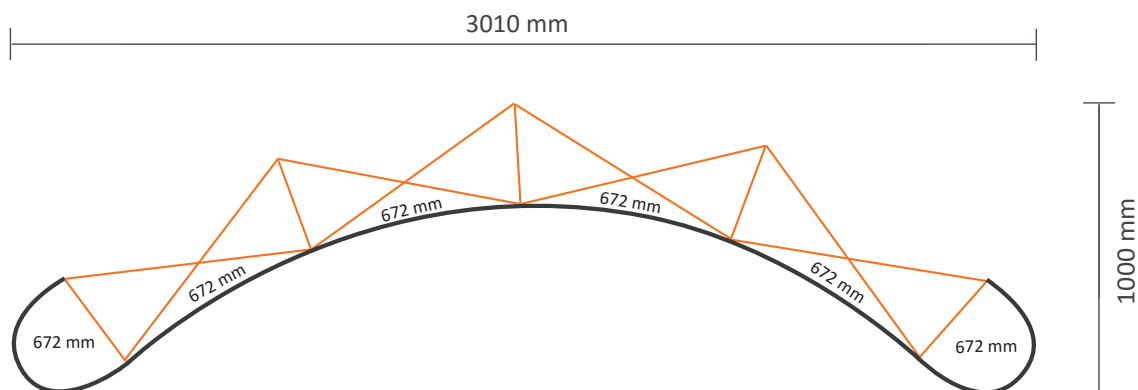

# Pop-Up Magnetic 4x3 Curved (PUM43C)

## Graphical specifications

Number of prints: 6  
Actual size of print: 672 \* 2236mm (W/H)  
Actual total size: 4032 \* 2236mm (W/H)