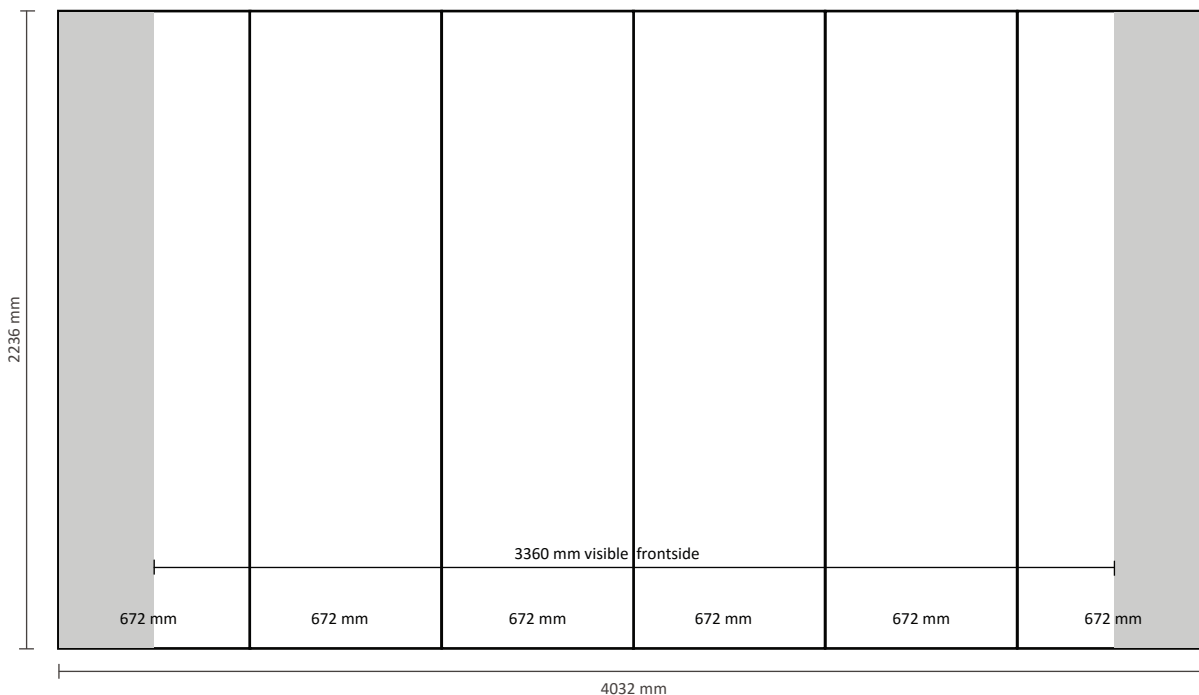

# Pop-Up Magnetic 4x3 Curved (PUM43C)

## Graphical specifications

Number of prints: 6  
Actual size of print: 672 \* 2236mm (W/H)  
Actual total size: 4032 \* 2236mm (W/H)