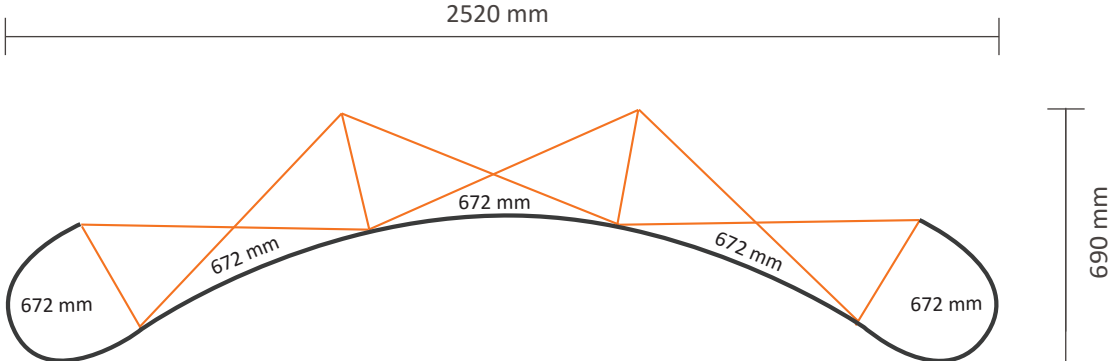

# Pop-Up Magnetic 3x3 Curved (PUM33C)

## Graphical specifications

Number of prints: 5  
Actual size of print: 672 \* 2236mm (W/H)  
Actual total size: 3360 \* 2236mm (W/H)