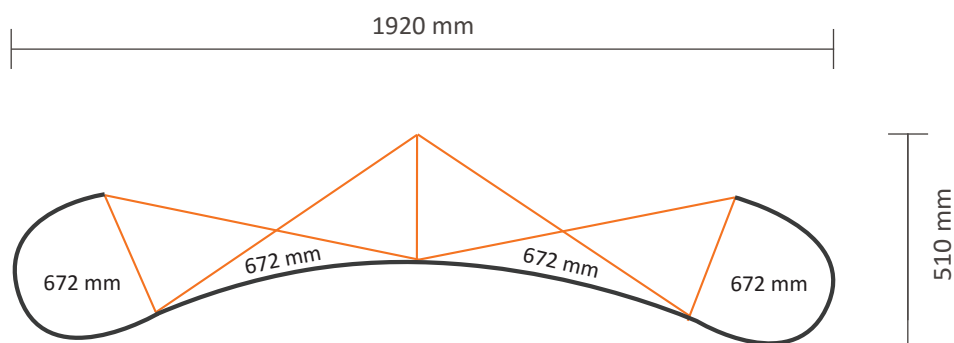

Pop-Up Magnetic 2x3 Curved (PUM23C)

Graphical specifications

Number of prints: 4
Actual size of print: 672 * 2236mm (W/H)
Actual total size: 2688 * 2236mm (W/H)

INOVENT AS

Skilt og Reklame
Dere finner oss på Kolltveit Kai
www.inovent.no