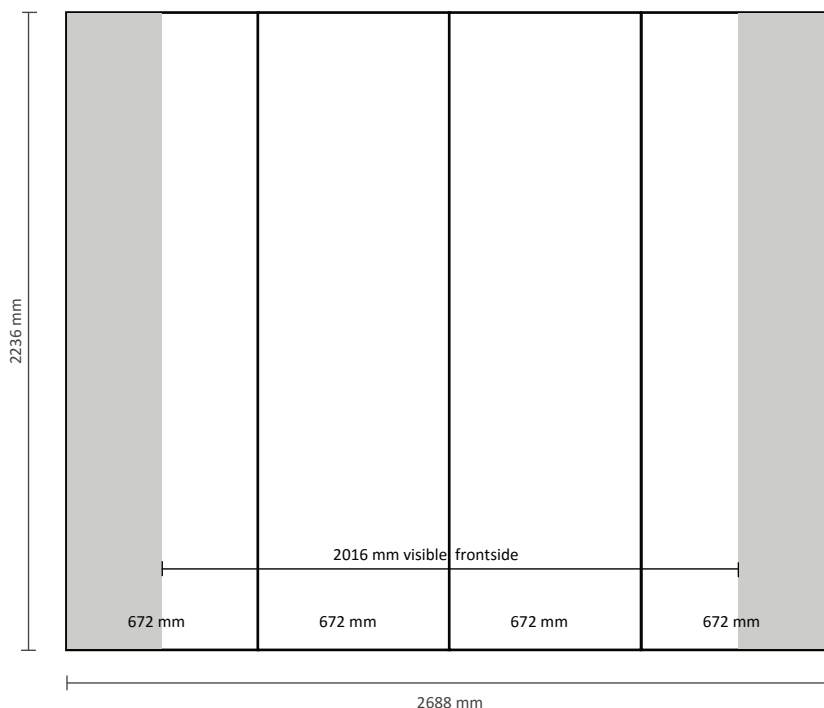

Pop-Up Magnetic 2x3 Curved (PUM23C)

Graphical specifications

Number of prints: 4
Actual size of print: 672 * 2236mm (W/H)
Actual total size: 2688 * 2236mm (W/H)

INOVENT AS

Skilt og Reklame
Dere finner oss på Kolltveit Kai
www.inovent.no